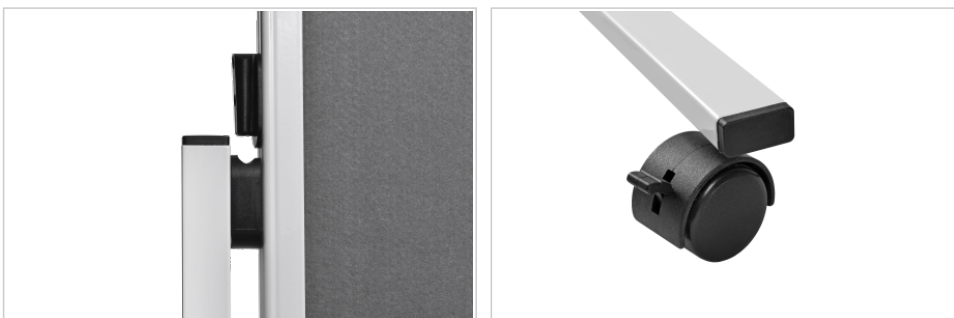

- Easily collect ideas and create overviews
- Pin paper directly on the board surface
- Lightweight and easy to move around
- Versatile: can be used as pinboard and divider wall
- Quick mounting: can be set up by one person

## ECONOMY workshop board

150x120cm grey

- Functional mobile workshop board
- Double-sided felt pinboard
- White powder coated aluminium board frame
- Footings and legs in white powder coated steel
- Set of 4 lockable castors included
- Height of the total product: 195 cm
- Board size: H 150 x W 120 cm

## Specifications

Surface (material/colour)	Felt / Grey
Frame (material/colour)	Aluminium / -
Corner (material/colour)	Plastic / Light grey matt
Article dimensions	1200 x 1500 x 22.1 mm
Total dimensions	- x 1950 x - mm
Mobile	Yes
Castors	Yes
Number of lockable castors	4
Foldable	No
Product warranty	2 Years